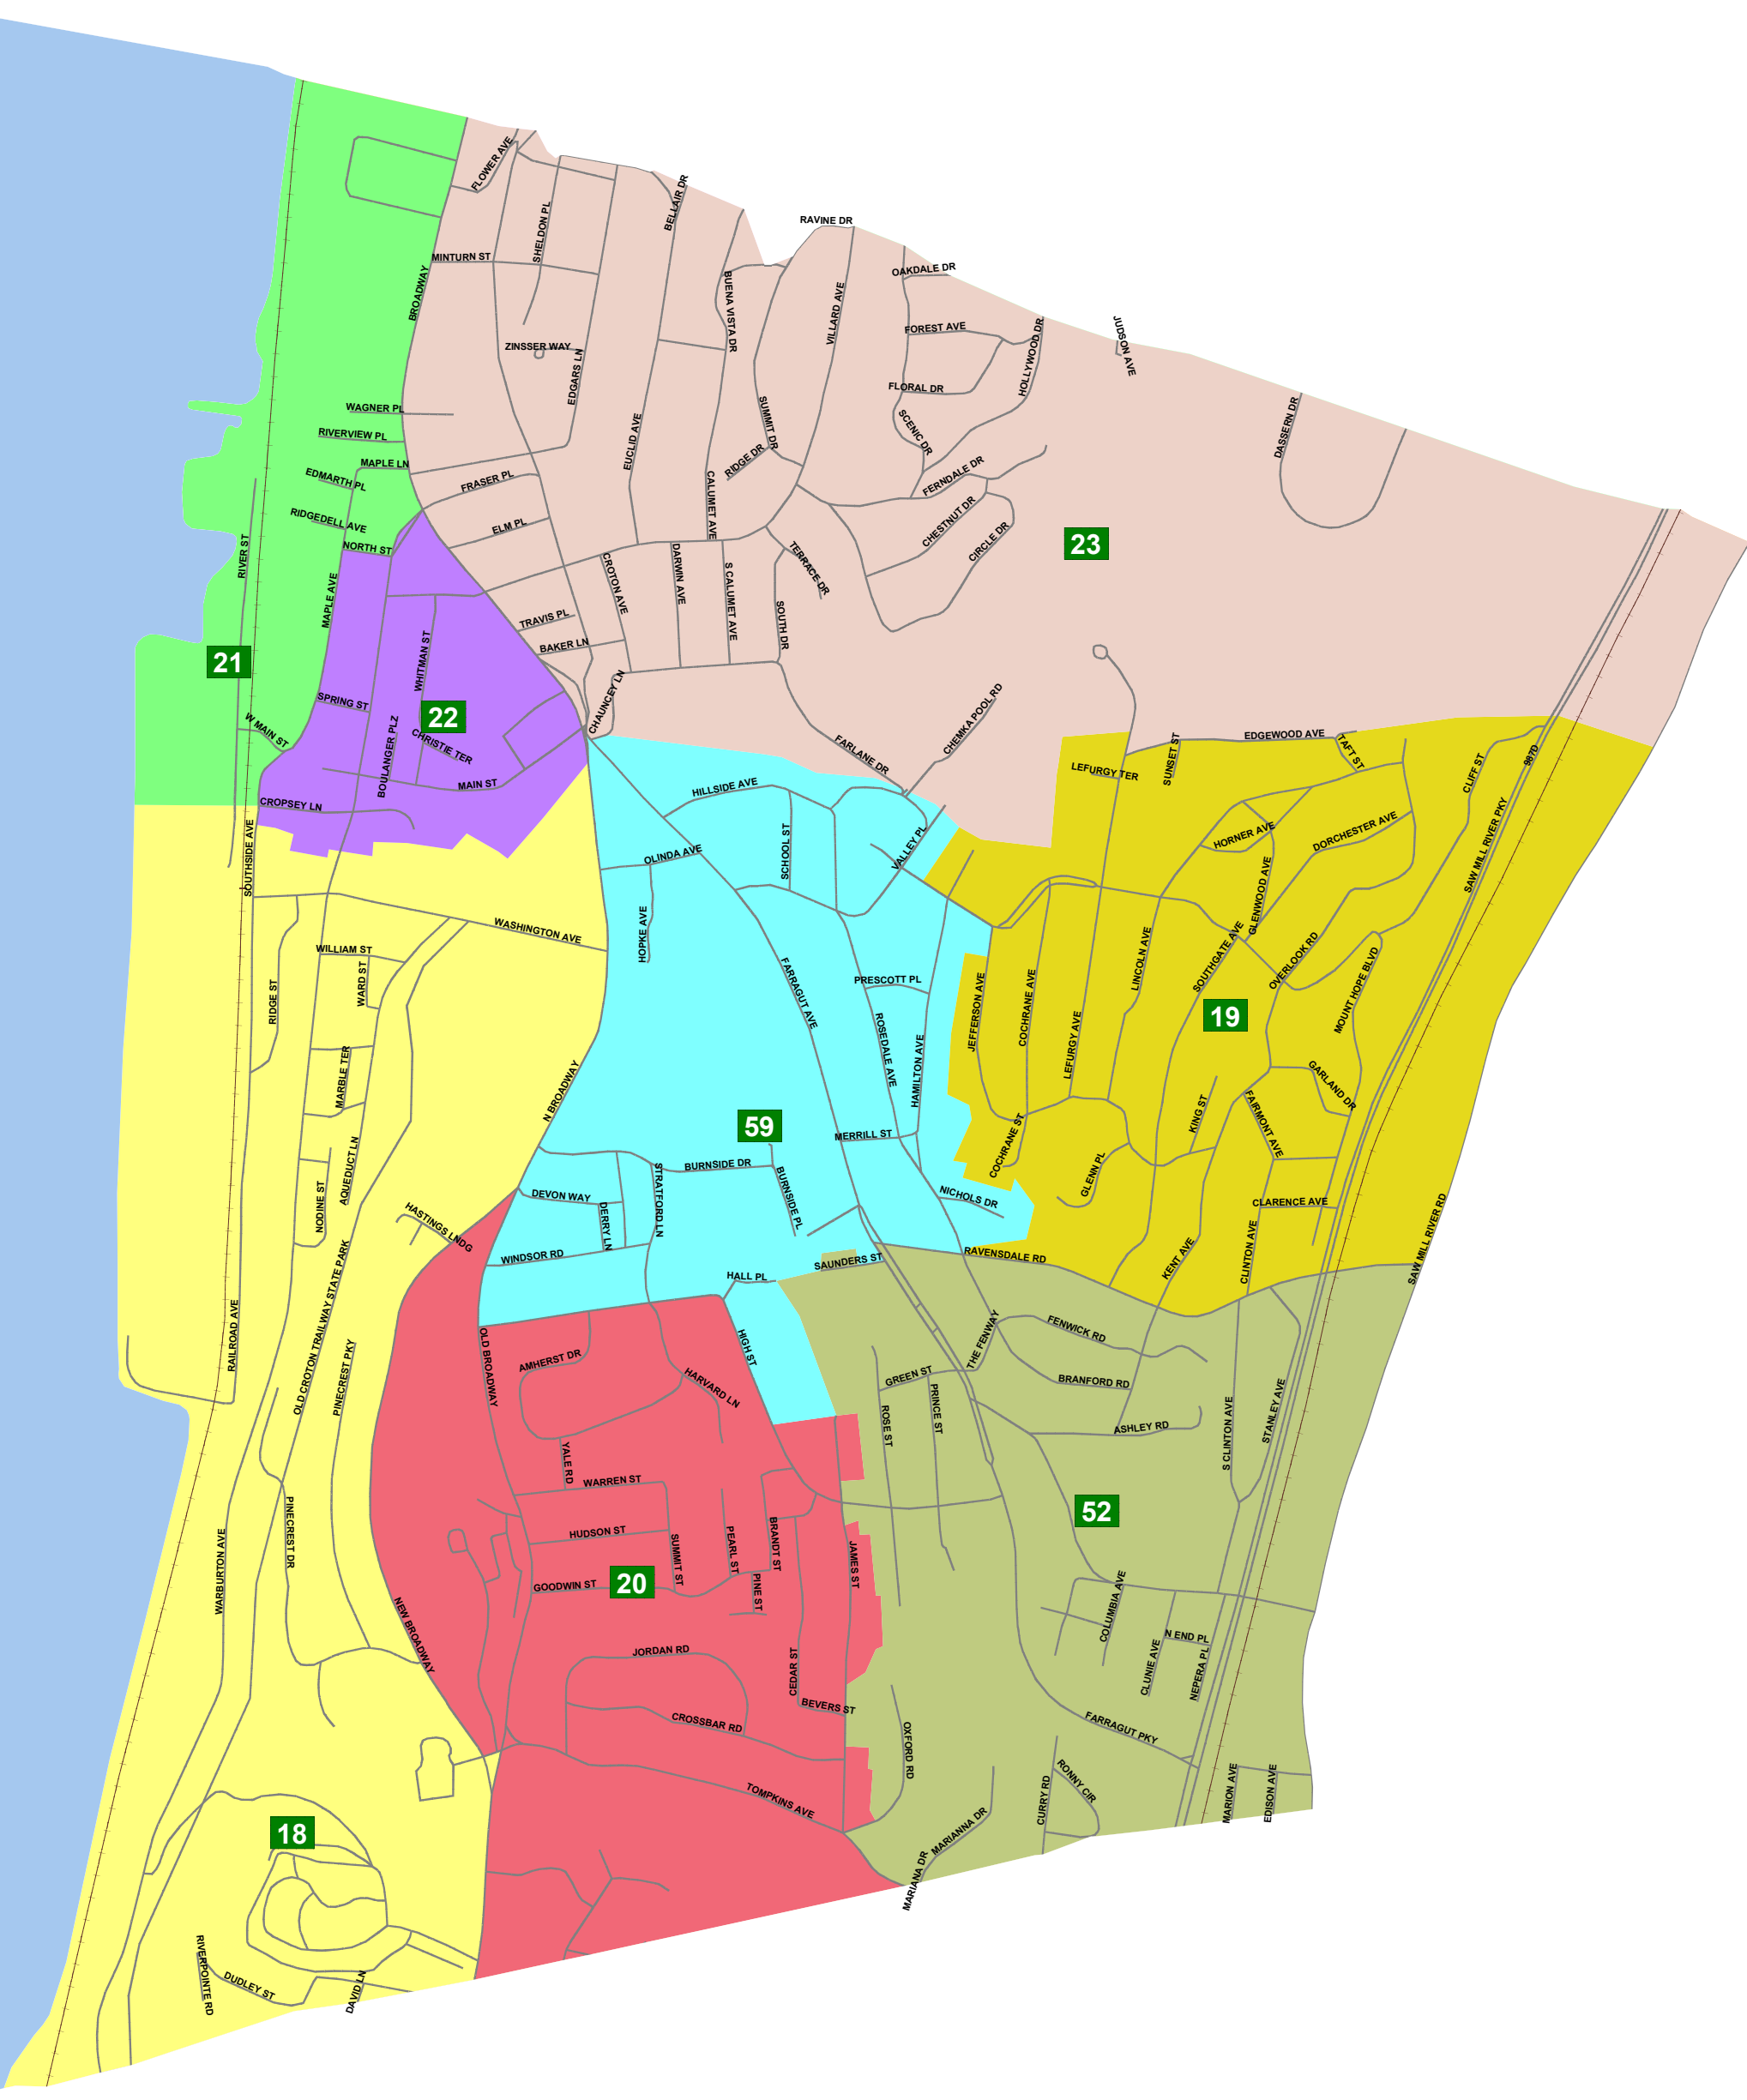

Hastings-on-Hudson Village Election Districts

(c) 2017

Map layers

- Streets
- +— Railroad

0 .05 .1 .15
Miles

WESTCHESTER COUNTY BOARD OF ELECTIONS
Reginald A. Lafayette, Democratic Commissioner
Douglas A. Colety, Republican Commissioner