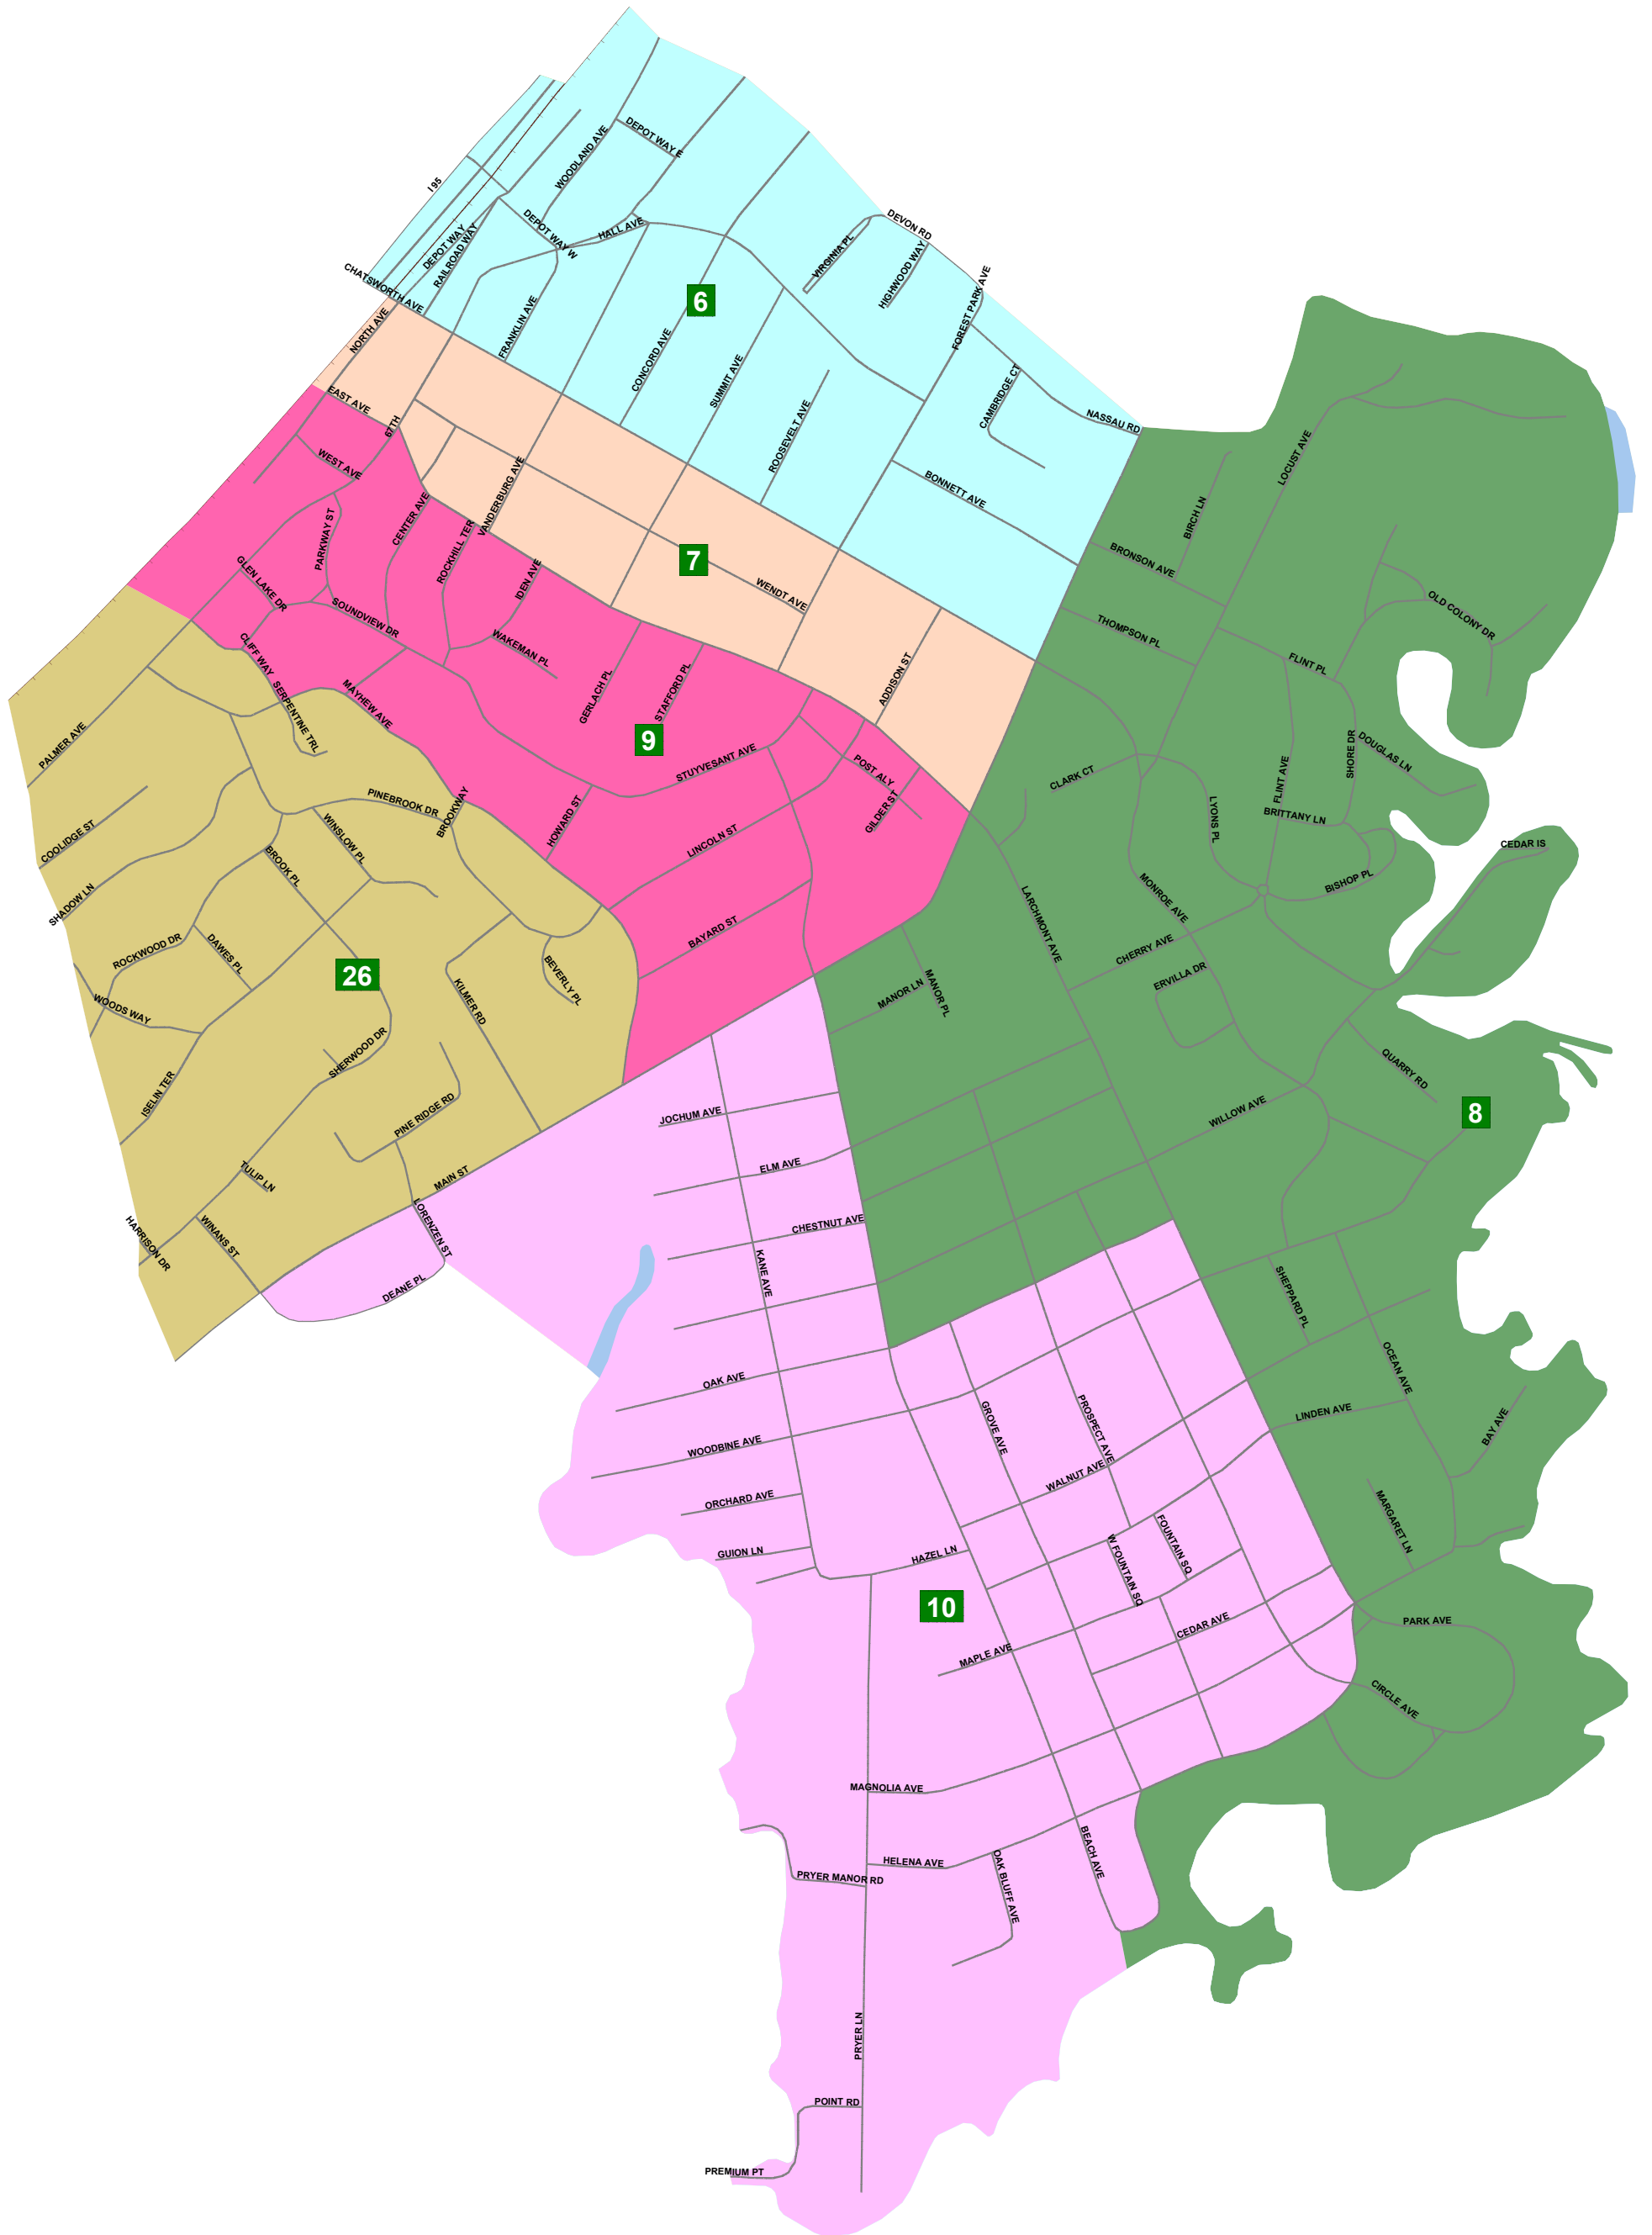

# Larchmont Village Election Districts

(c) 2017

WESTCHESTER COUNTY BOARD OF ELECTIONS  
 Reginald A. Lafayette, Democratic Commissioner  
 Douglas A. Colety, Republican Commissioner