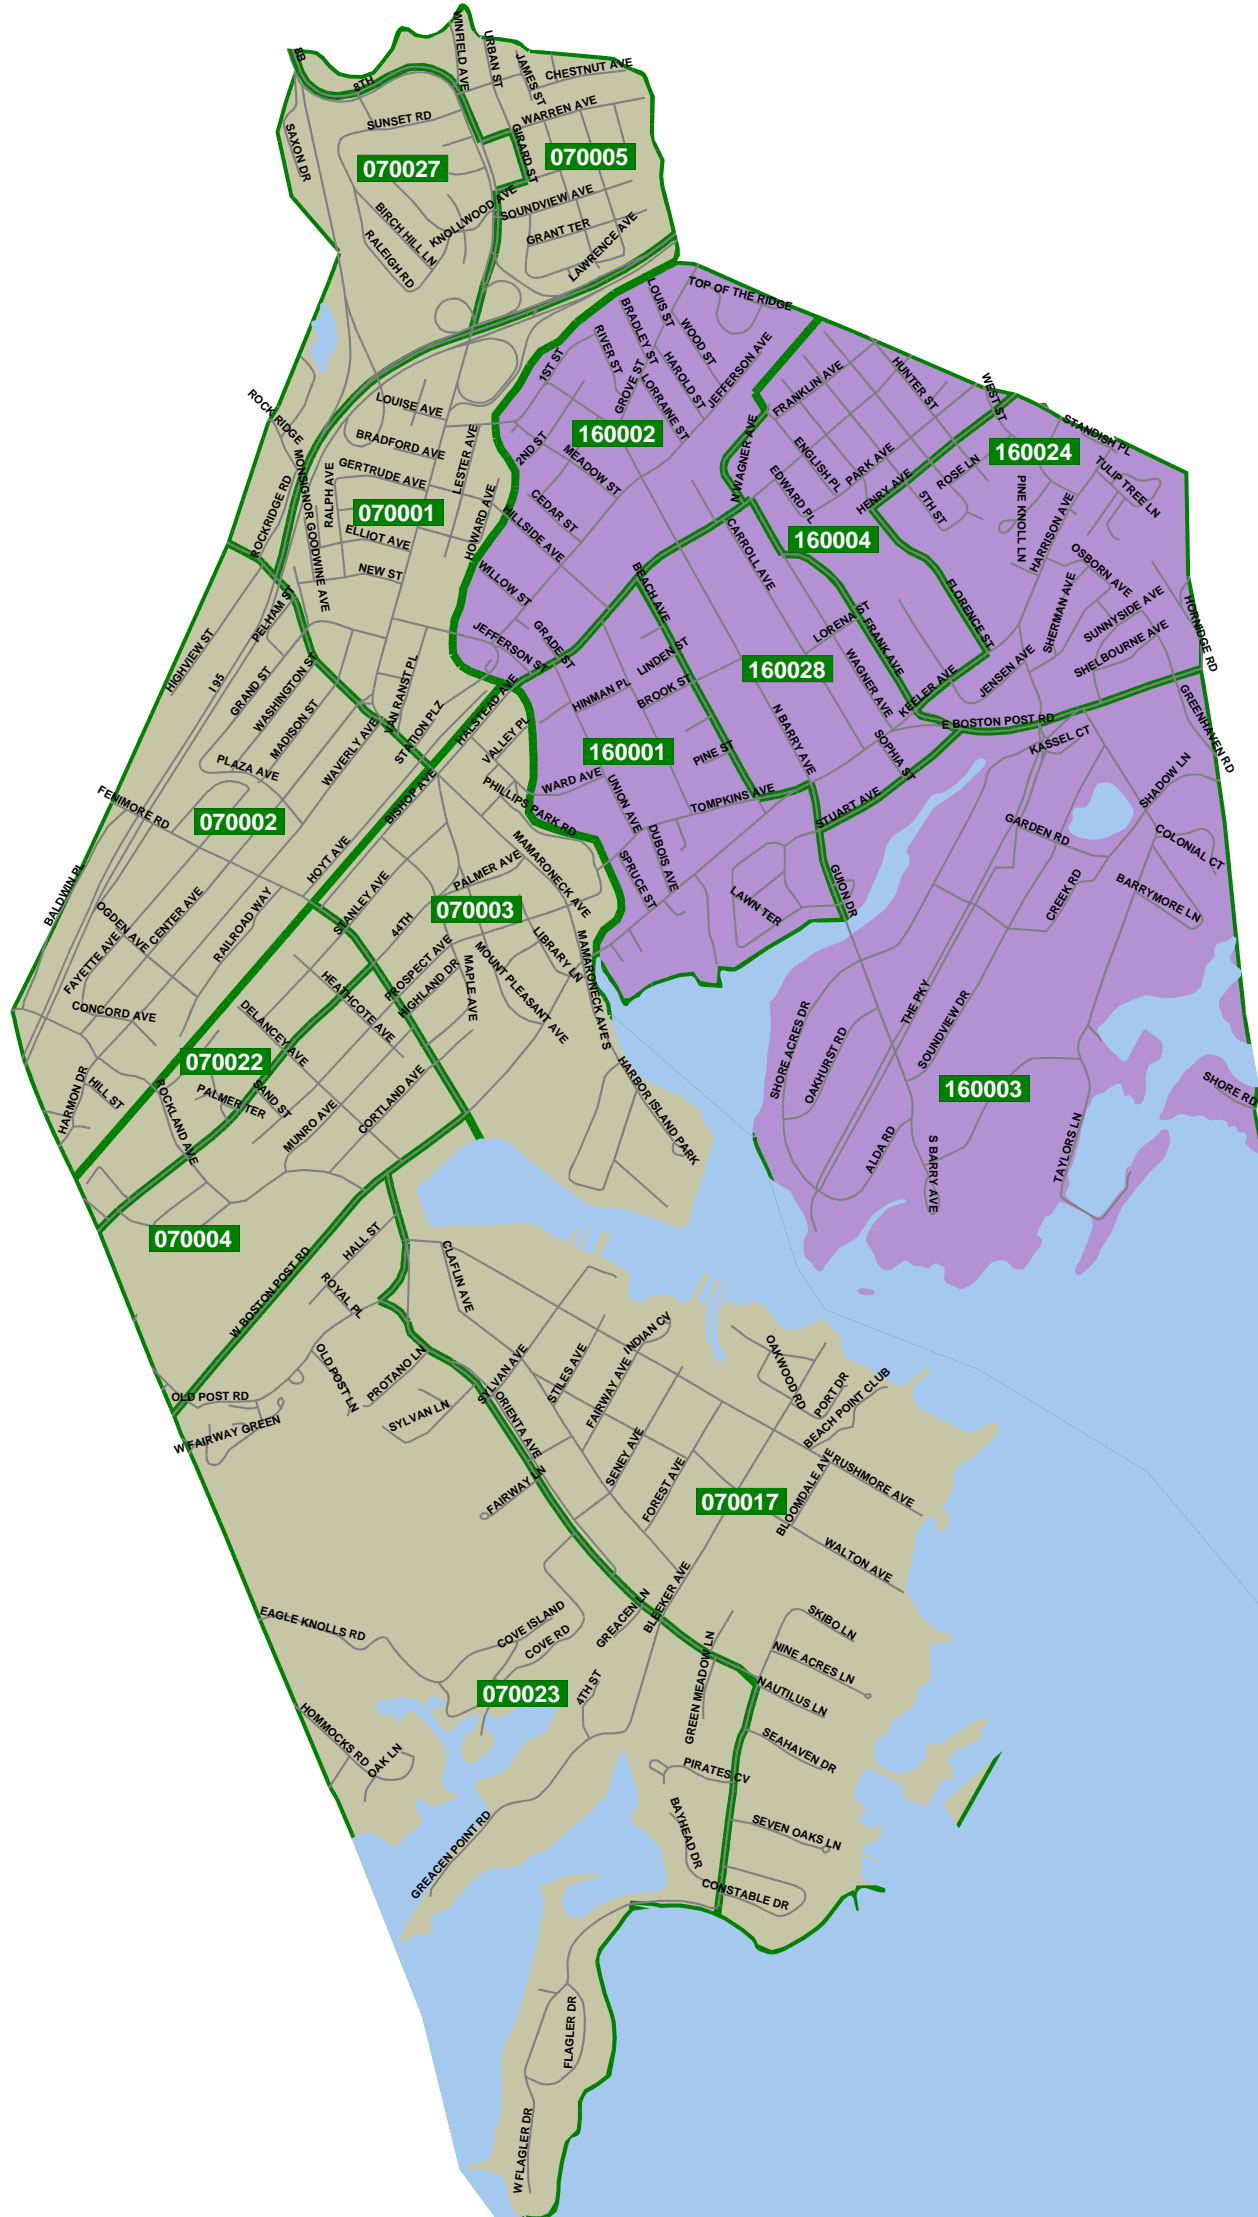

Mamaroneck Village

(c) 2017

Map layers

- Election Districts
- Streets

Name

- Mamaroneck
- Town of Rye

0 .15 .3 .45
Miles

WESTCHESTER COUNTY BOARD OF ELECTIONS
 - Reginald A. LaFayette, Democratic Commissioner
 - Douglas A Colety, Republican Commissioner