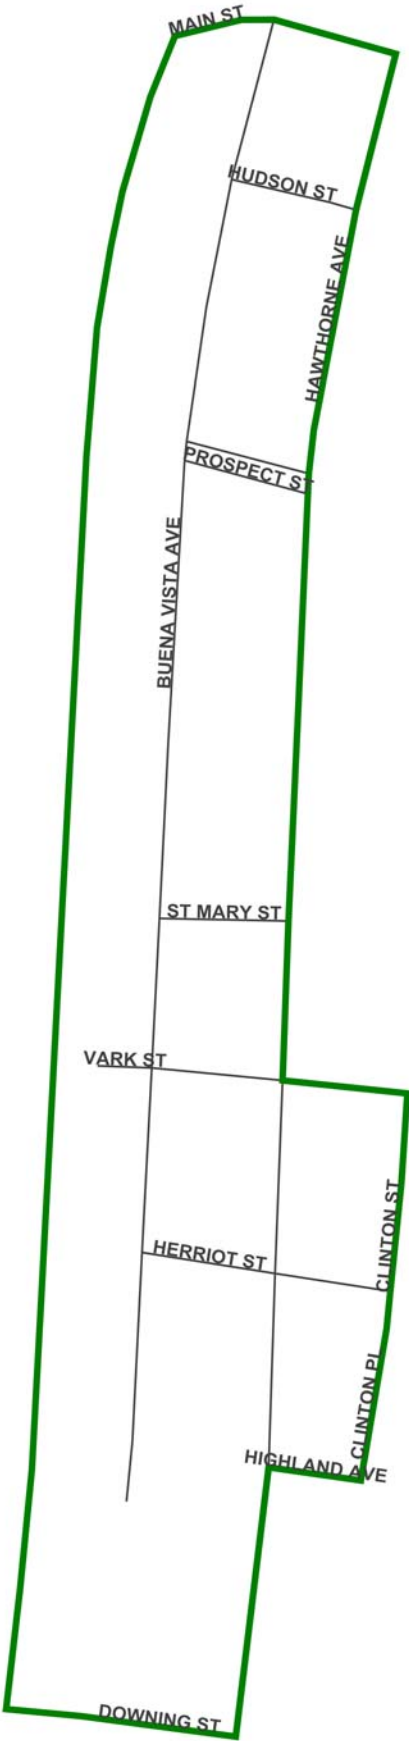

Election District No. 250118

(c) 2014

Map is for reference purposes only.
Refer to Street Directory for official ED assignments.

- WESTCHESTER COUNTY BOARD OF ELECTIONS
- Reginald A. LaFayette, Democratic Commissioner
- Douglas A Colety, Republican Commissioner