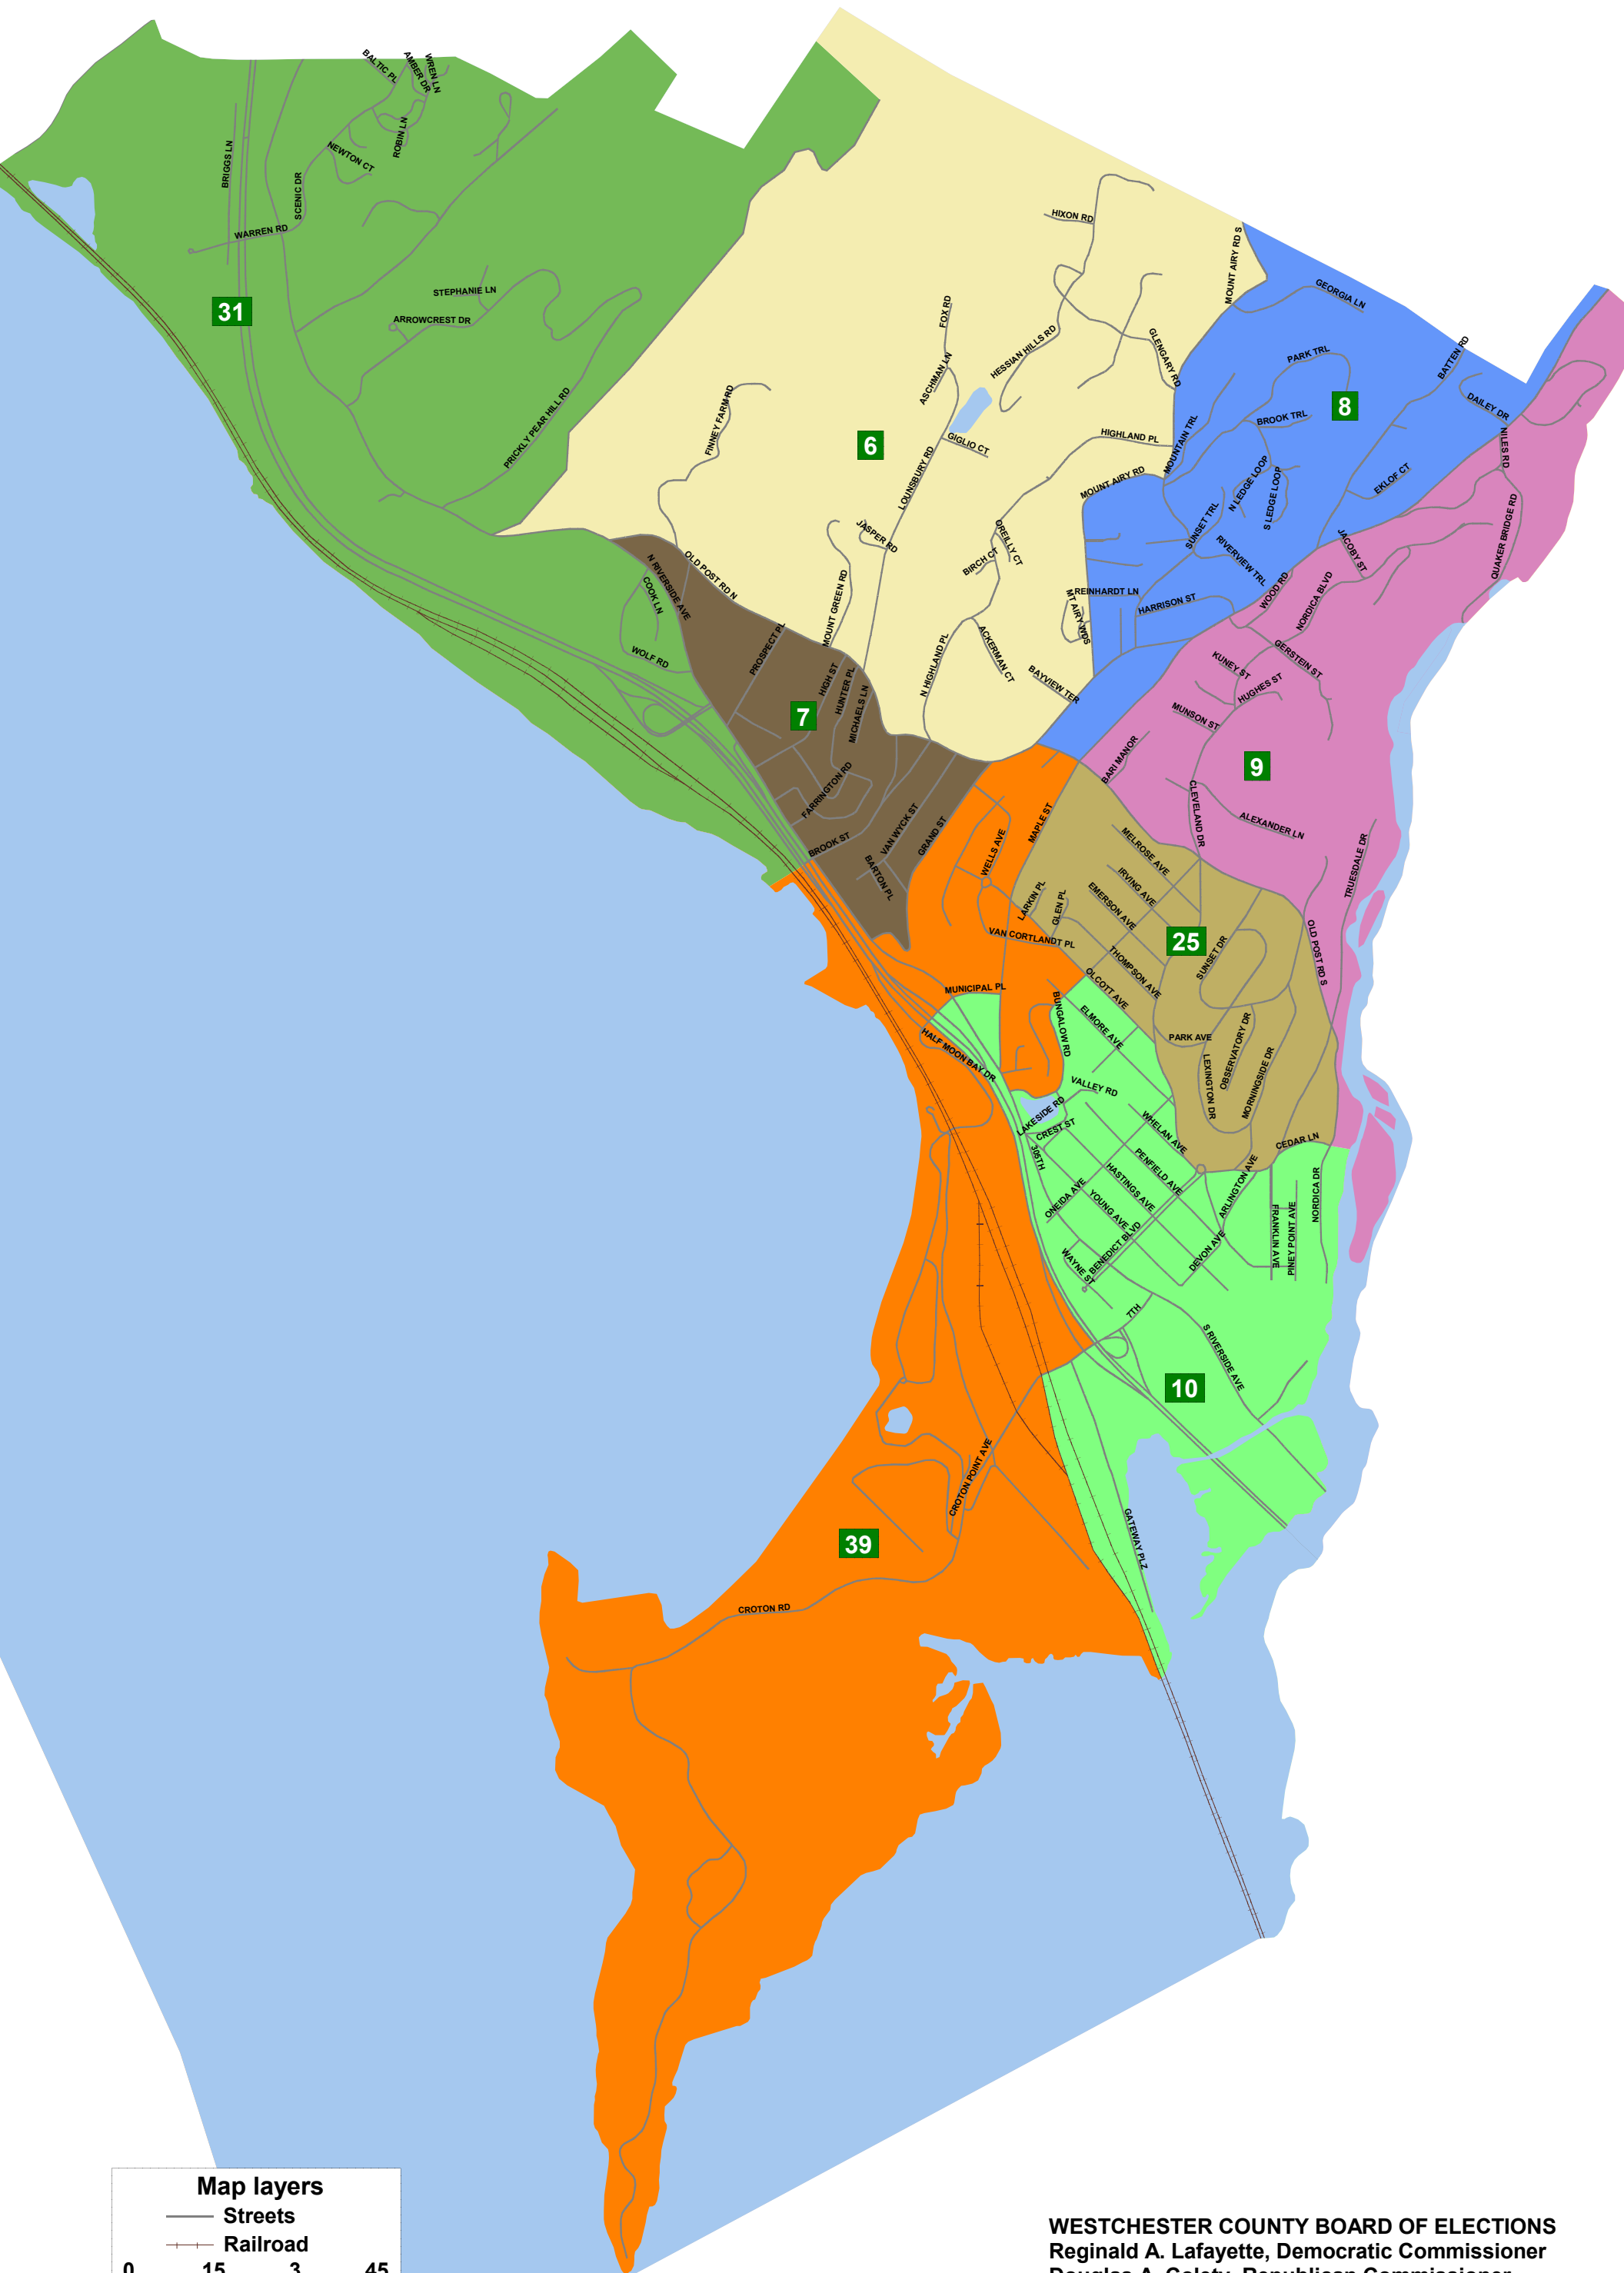

Croton-on-Hudson Village Election Districts

(c) 2017

Map layers

- Streets
- +— Railroad

0 .15 .3 .45

WESTCHESTER COUNTY BOARD OF ELECTIONS
 Reginald A. Lafayette, Democratic Commissioner
 Douglas A. Colety, Republican Commissioner